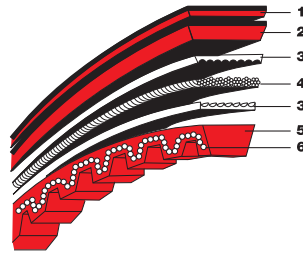

New

MALOSSSI

Safety Line

K Belt K Belt X

Technical features:

1. 1 POLYAMIDE FABRIC
2. 2 CHLOROPRENE RUBBER-COATED FABRIC
3. 3 CHLOROPRENE BEARING
4. 4 KEVLAR® ELEMENT
5. 5 COMPOUND OF CHLOROPRENE ELEMENT LOADED WITH FIBERS
6. 6 POLYAMIDE FABRIC